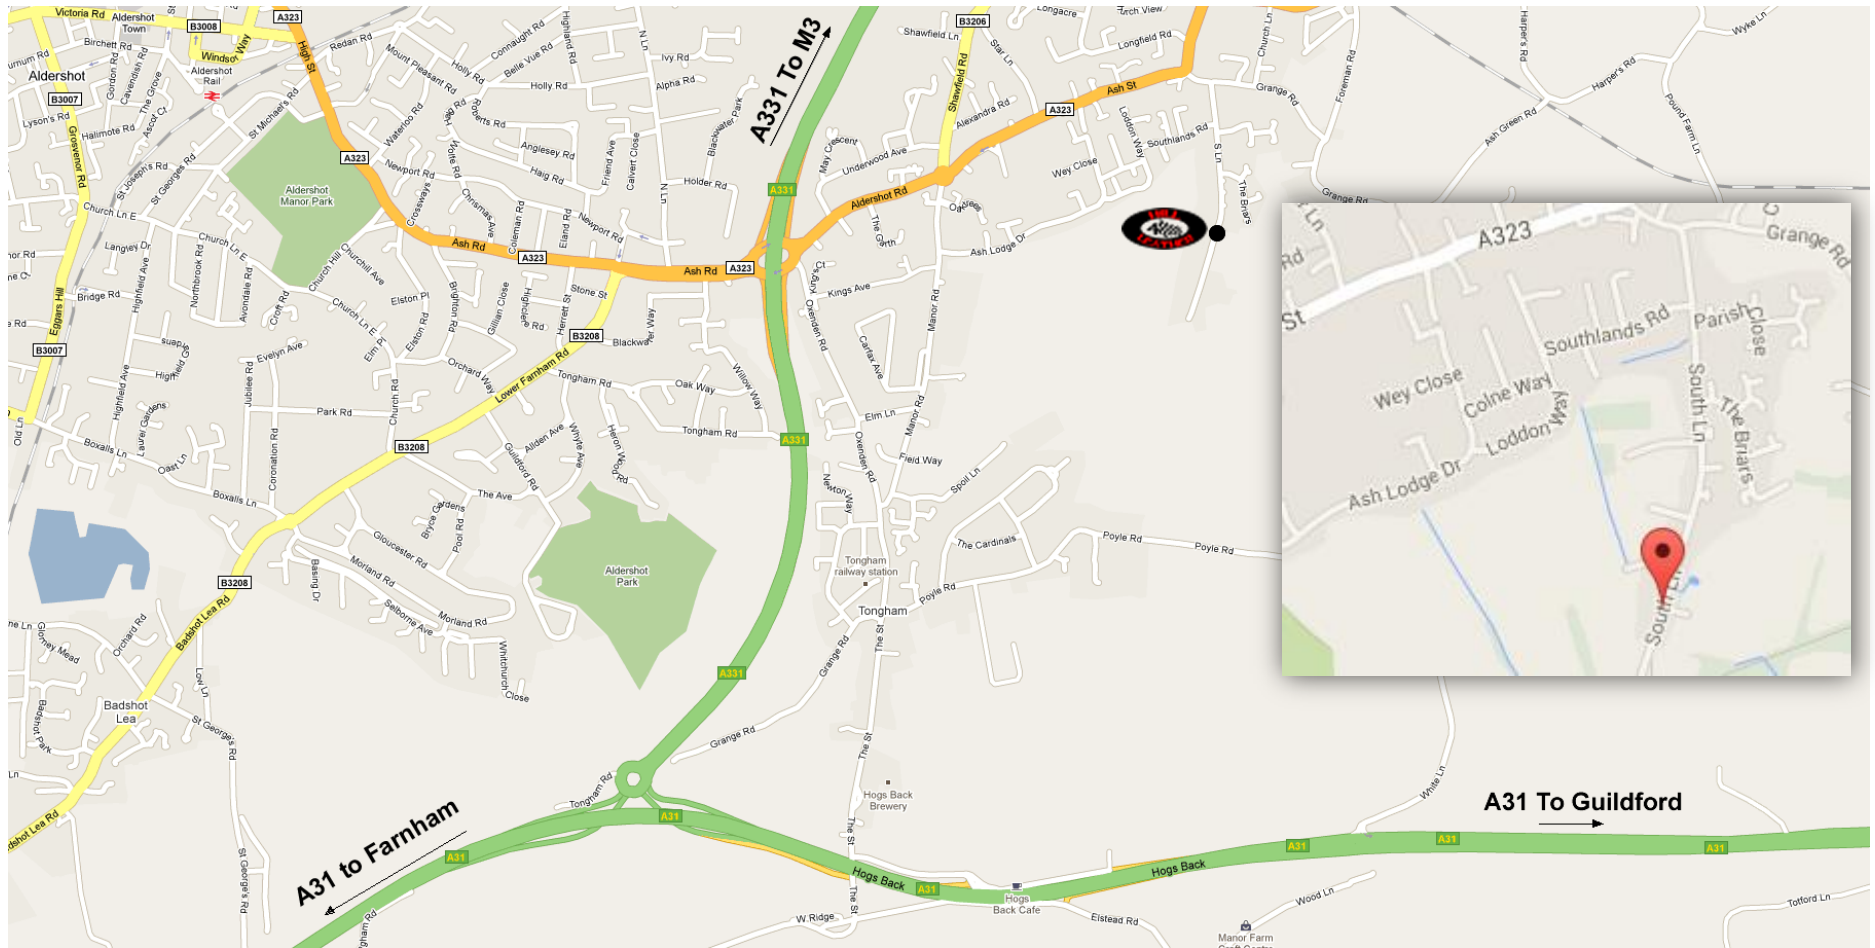

How to Find US

86 South Lane, Ash, Surrey, GU12 6NJ. Tel. 01252 312886

[Dynamic Map](#)