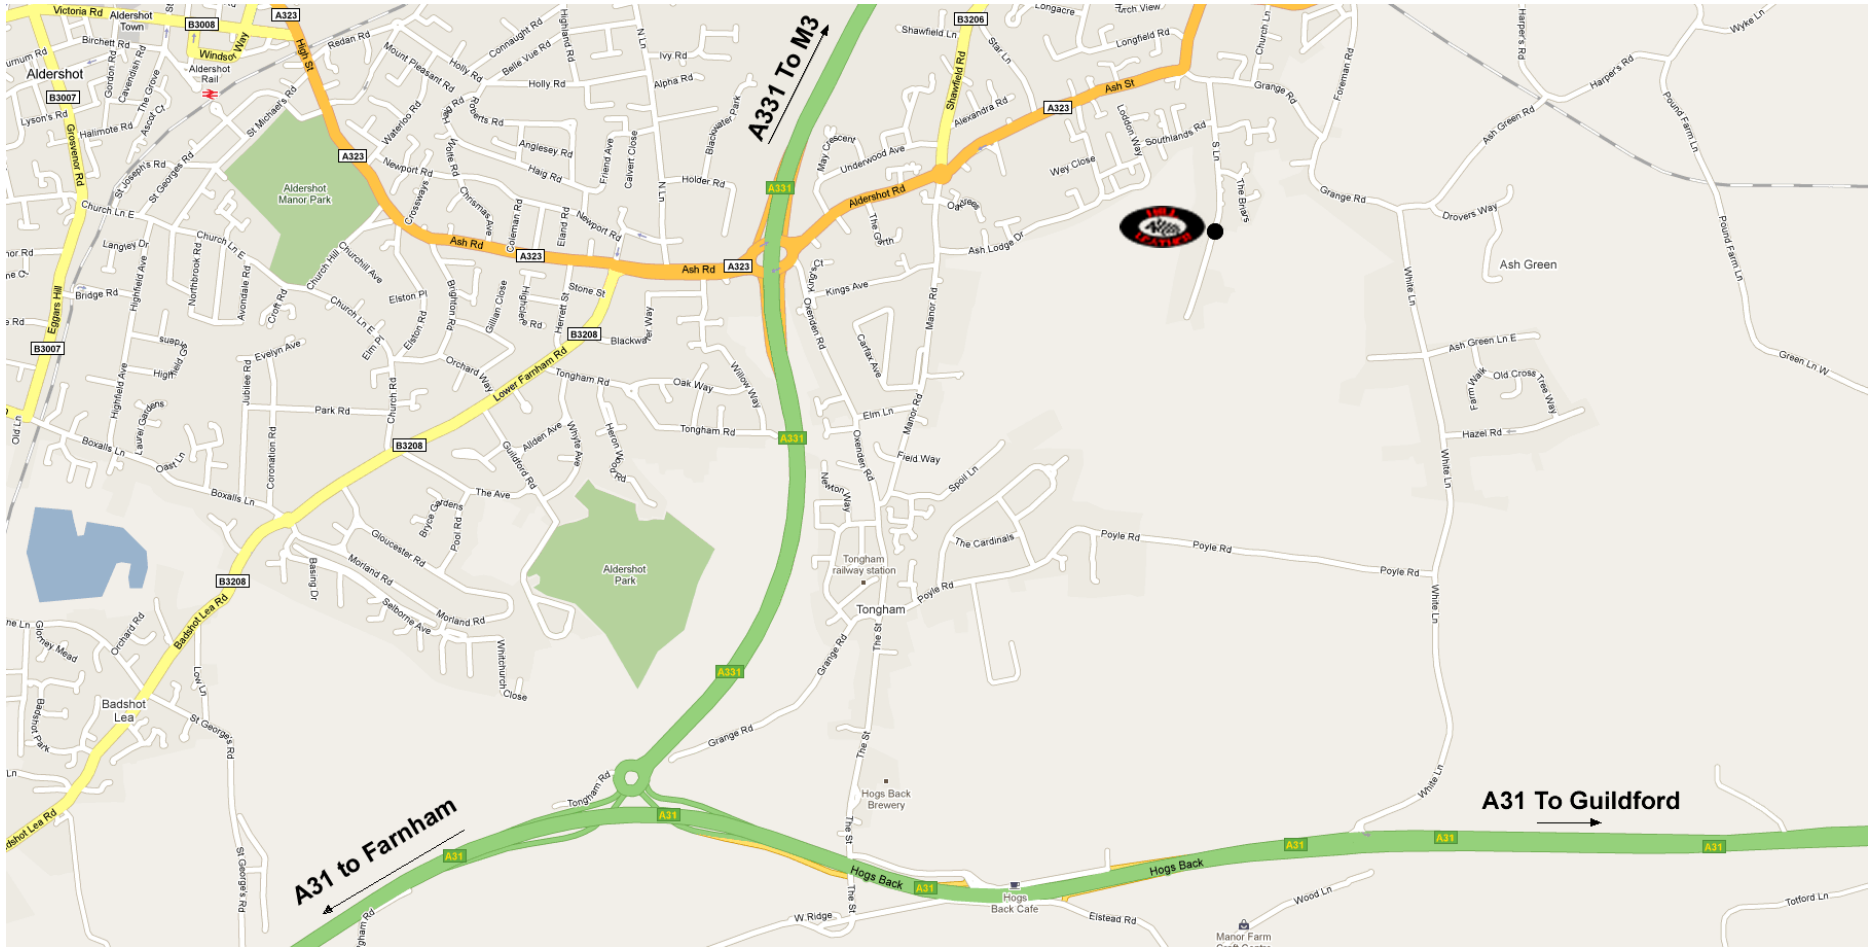

How to Find US

86 South Lane, Ash, Surrey, GU12 6NJ. Tel. 0845 643 5164

[Dynamic Map](#)